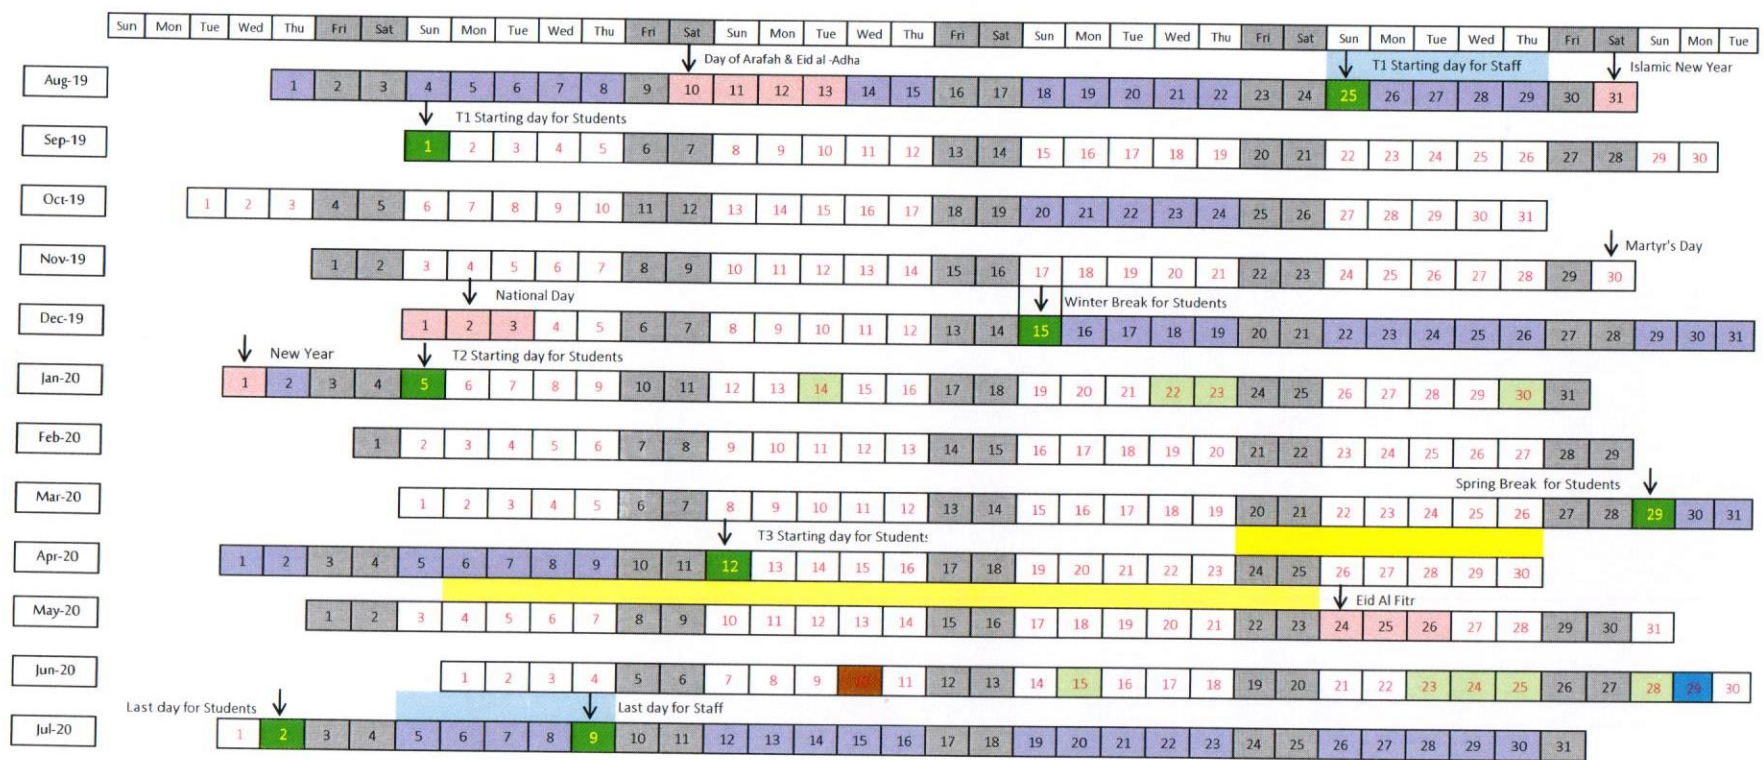

2019 - 2020 School Calendar - Maplewood International School

- School Holidays for students
- Islamic/National Holidays
- Non-teaching days
- Ramadan

Instructional days = 184

*** National/* Religious holidays may change, and are subject to official announcement. Schools need to abide by holidays as will be announced if different from dates on calendar.**

Exam days (diplomas - gr. 12 and exams gr. 10 & 11)

Last teaching day for Grades 10,11,12
Grade 12 Graduation will occur on June 10th, 2020